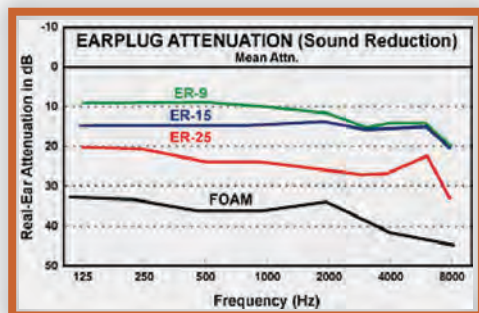

- Quality is clear and natural
- Sound not muffled
- Fatigue from noise is reduced
- Filters are interchangeable
- Timbre and richness of music are preserved

www.otohearing.com

Oto Hearing Products
1-800-661-7723 Toll Free
604-590-1211 Local